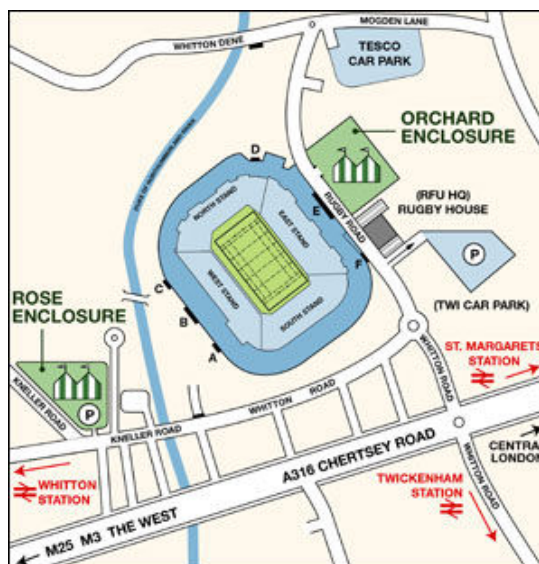

Benefits

- Great locations next to stadium
- Quality marquees & catering
- Tickets situated in blocks
- Private tables for 8-12 guests
- Bookings of 2 upwards taken
- Top-class guest speakers
- VIP hostess service
- Full-colour documentation
- Unbranded facilities
- Staff passes & lunch included

E-mail: enquiries@cavendishsporting.co.uk WebSite: www.cavendishsporting.co.uk

Cavendish Sporting Events Limited t/a Cavendish Sporting and Special Events
registered in England & Wales. Registered number: 06558275 VAT No. 930295236
Registered office: Templars House, Lulworth Close, Chandlers Ford, Hampshire, SO53 3TL